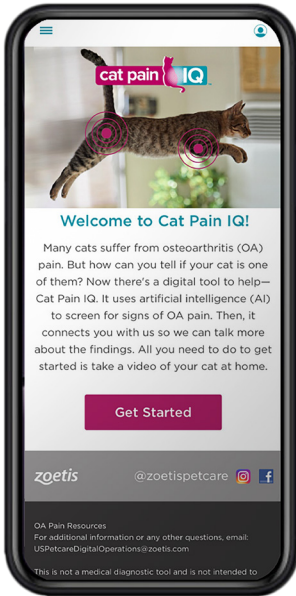

Could Your Cat Be in Pain?

Find Out How Cat Pain IQ Can Help.

How Does Cat Pain IQ Work?

Captures signs of feline osteoarthritis (OA) pain at home through video

Uses artificial intelligence (AI) to analyze behaviors of your cat in comparison with movements of healthy cats

Provides the video and analysis to you and your veterinarian's practice

Gives your veterinarian new insights into your cat's behavior that can be discussed at your next appointment

Get Familiar With Cat Pain IQ